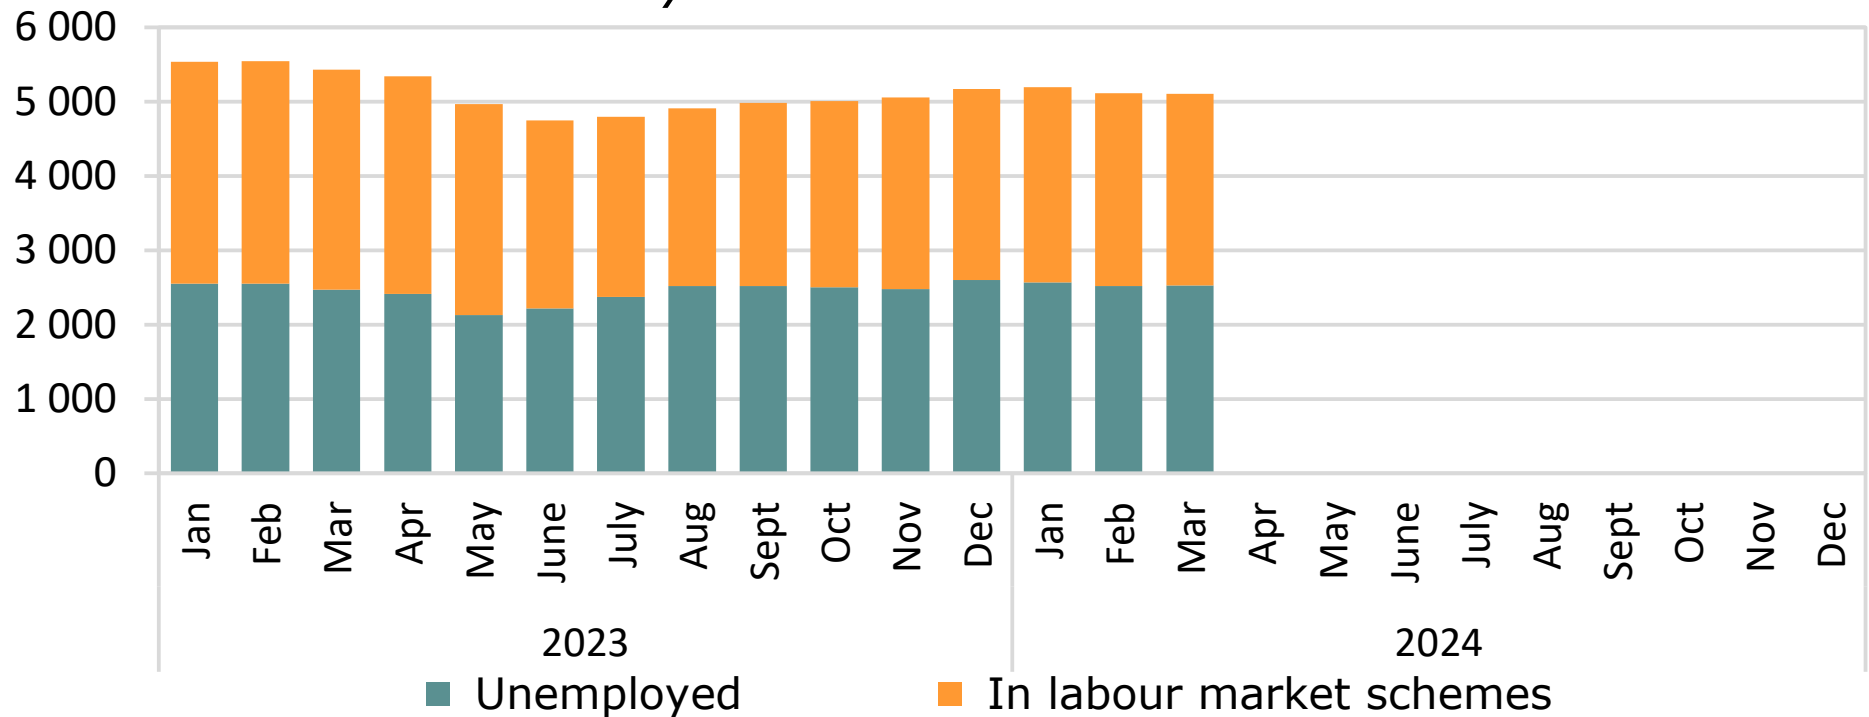

Unemployed and in labour market schemes, by month 2023- *Norrbotten County*

Source: Swedish Public Employment Service

© Pantzare Information AB