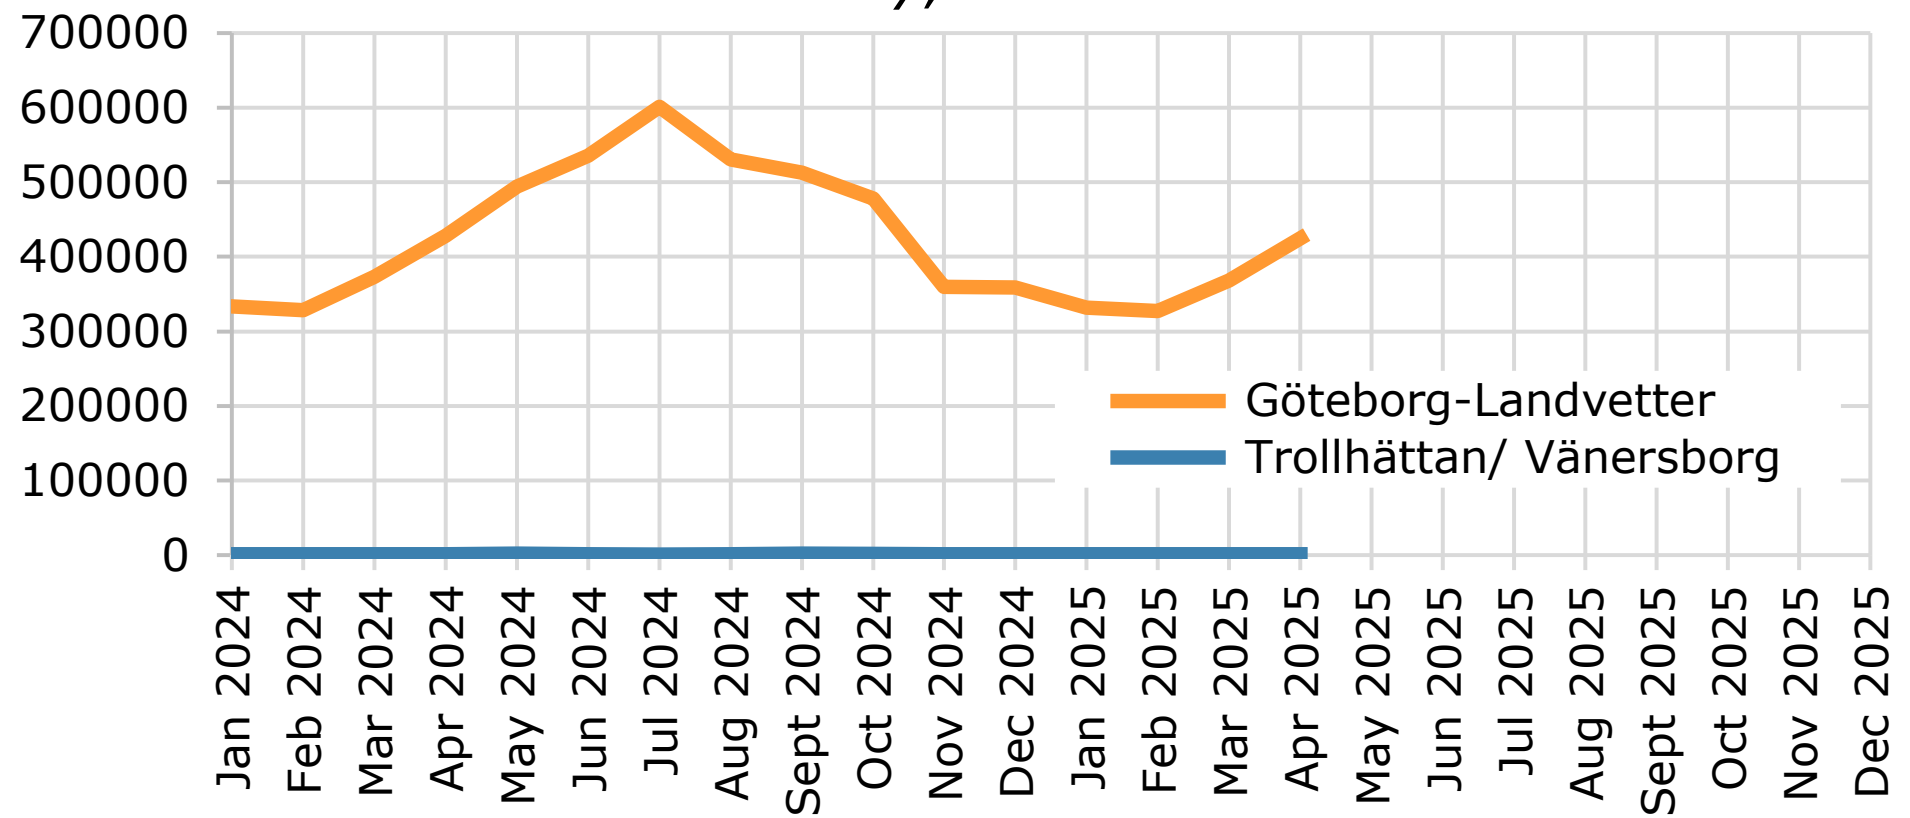

Passengers by airport, by month 2024- *Västra Götaland County, number*

Source: Swedish Transport Agency

© Pantzare Information AB