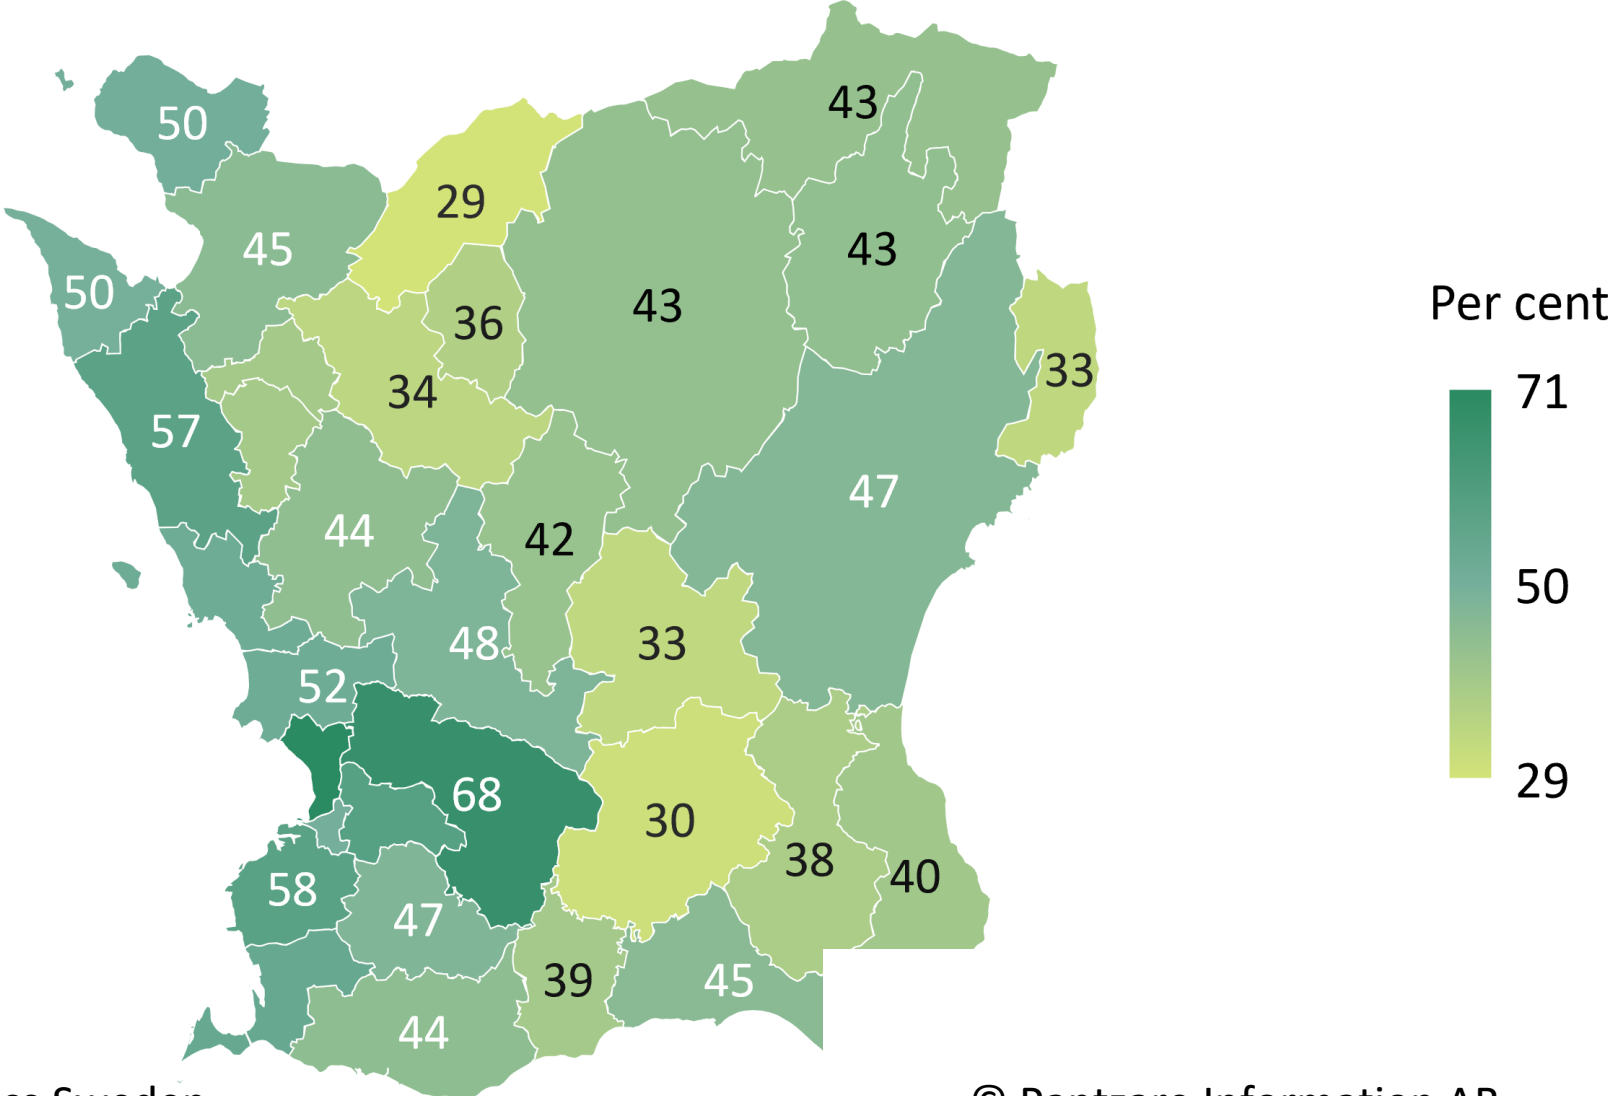

Begun tertiary education within 3 years. *Skåne County*

Source: Statistics Sweden

© Pantzare Information AB