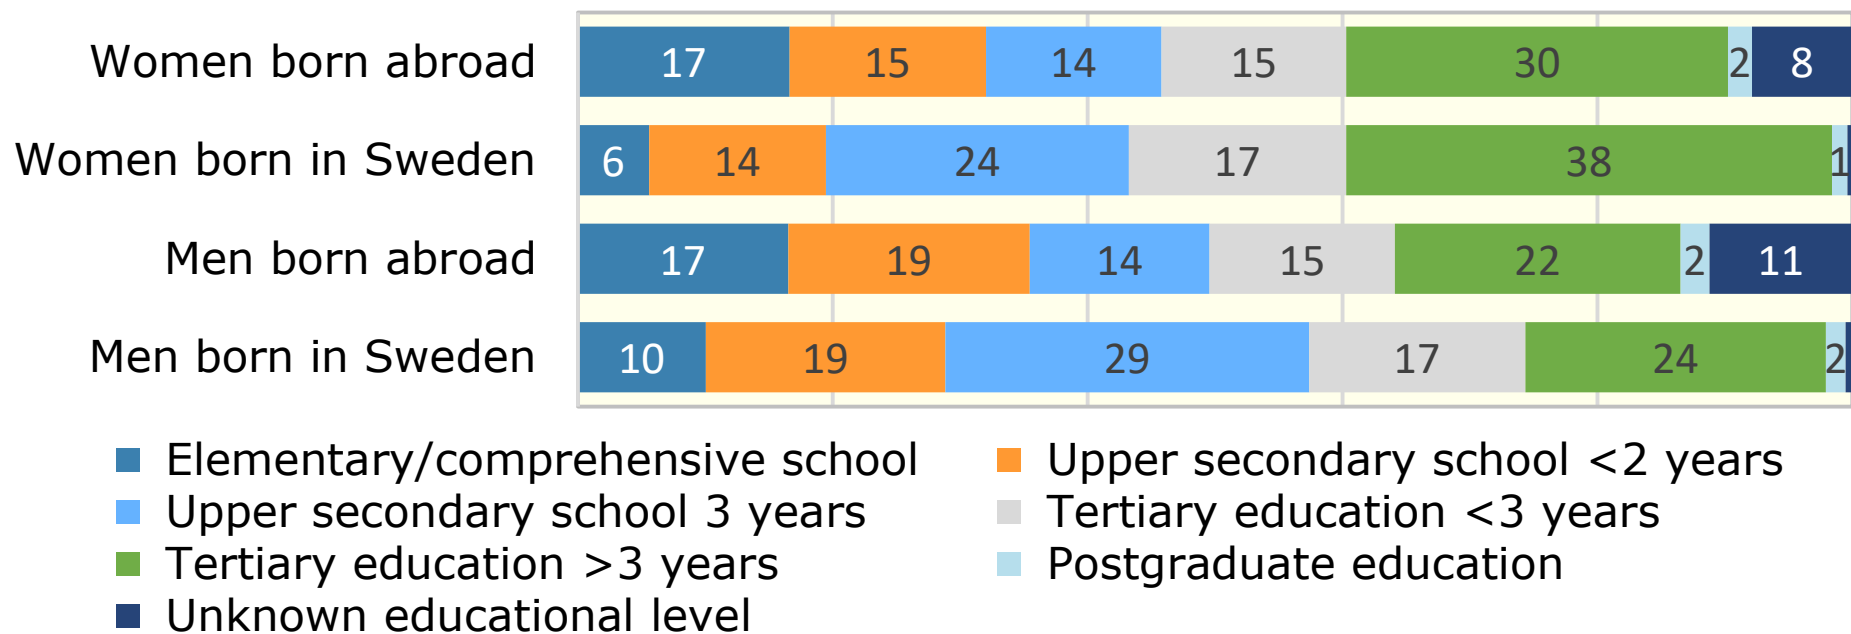

Population aged 25-64 born in Sweden or abroad,
by level of education 2022-01-01
Skåne County. Percentage

Source: Statistics Sweden

© Pantzare Information AB