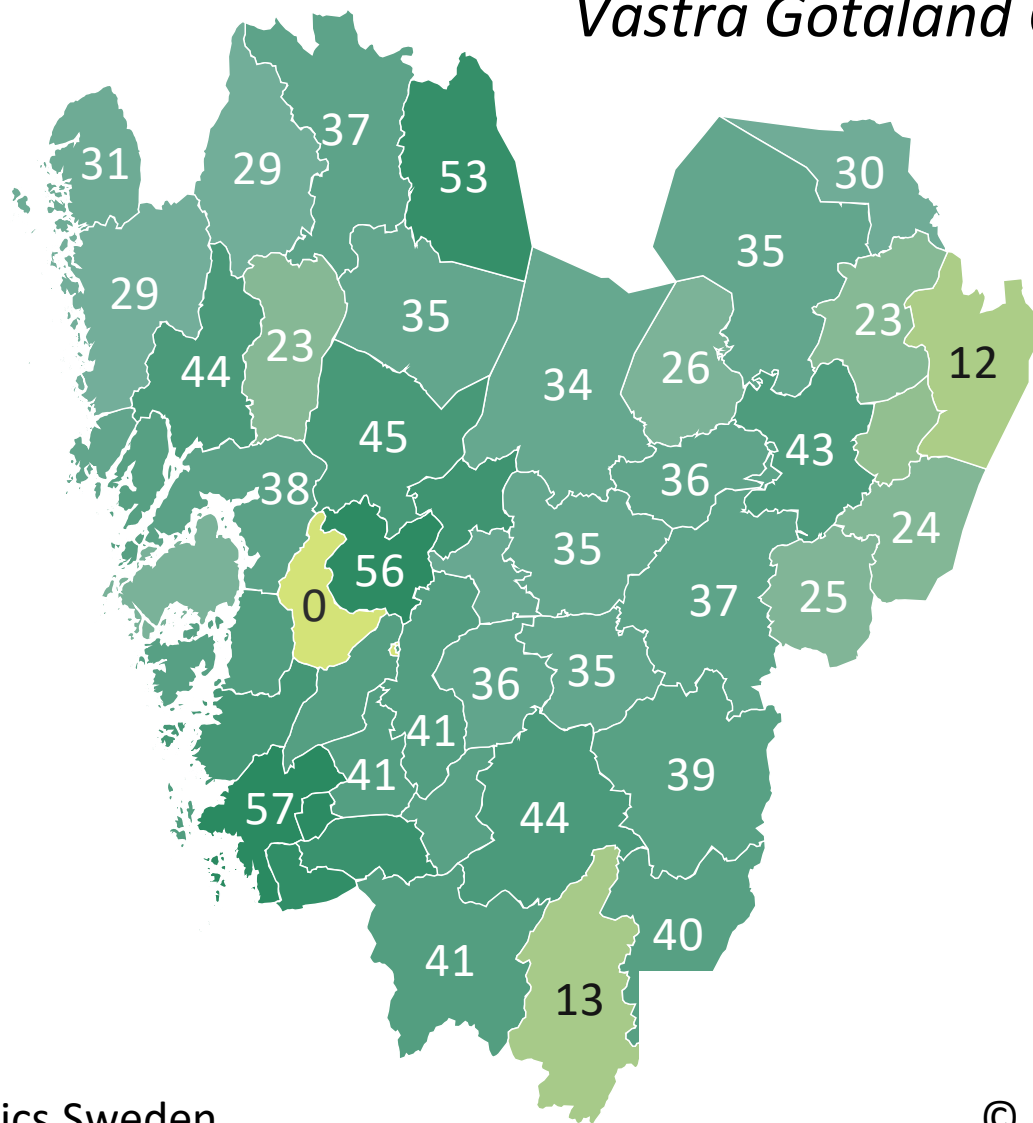

Begun tertiary education within 3 years. *Västra Götaland County*

Per cent
57
28
0