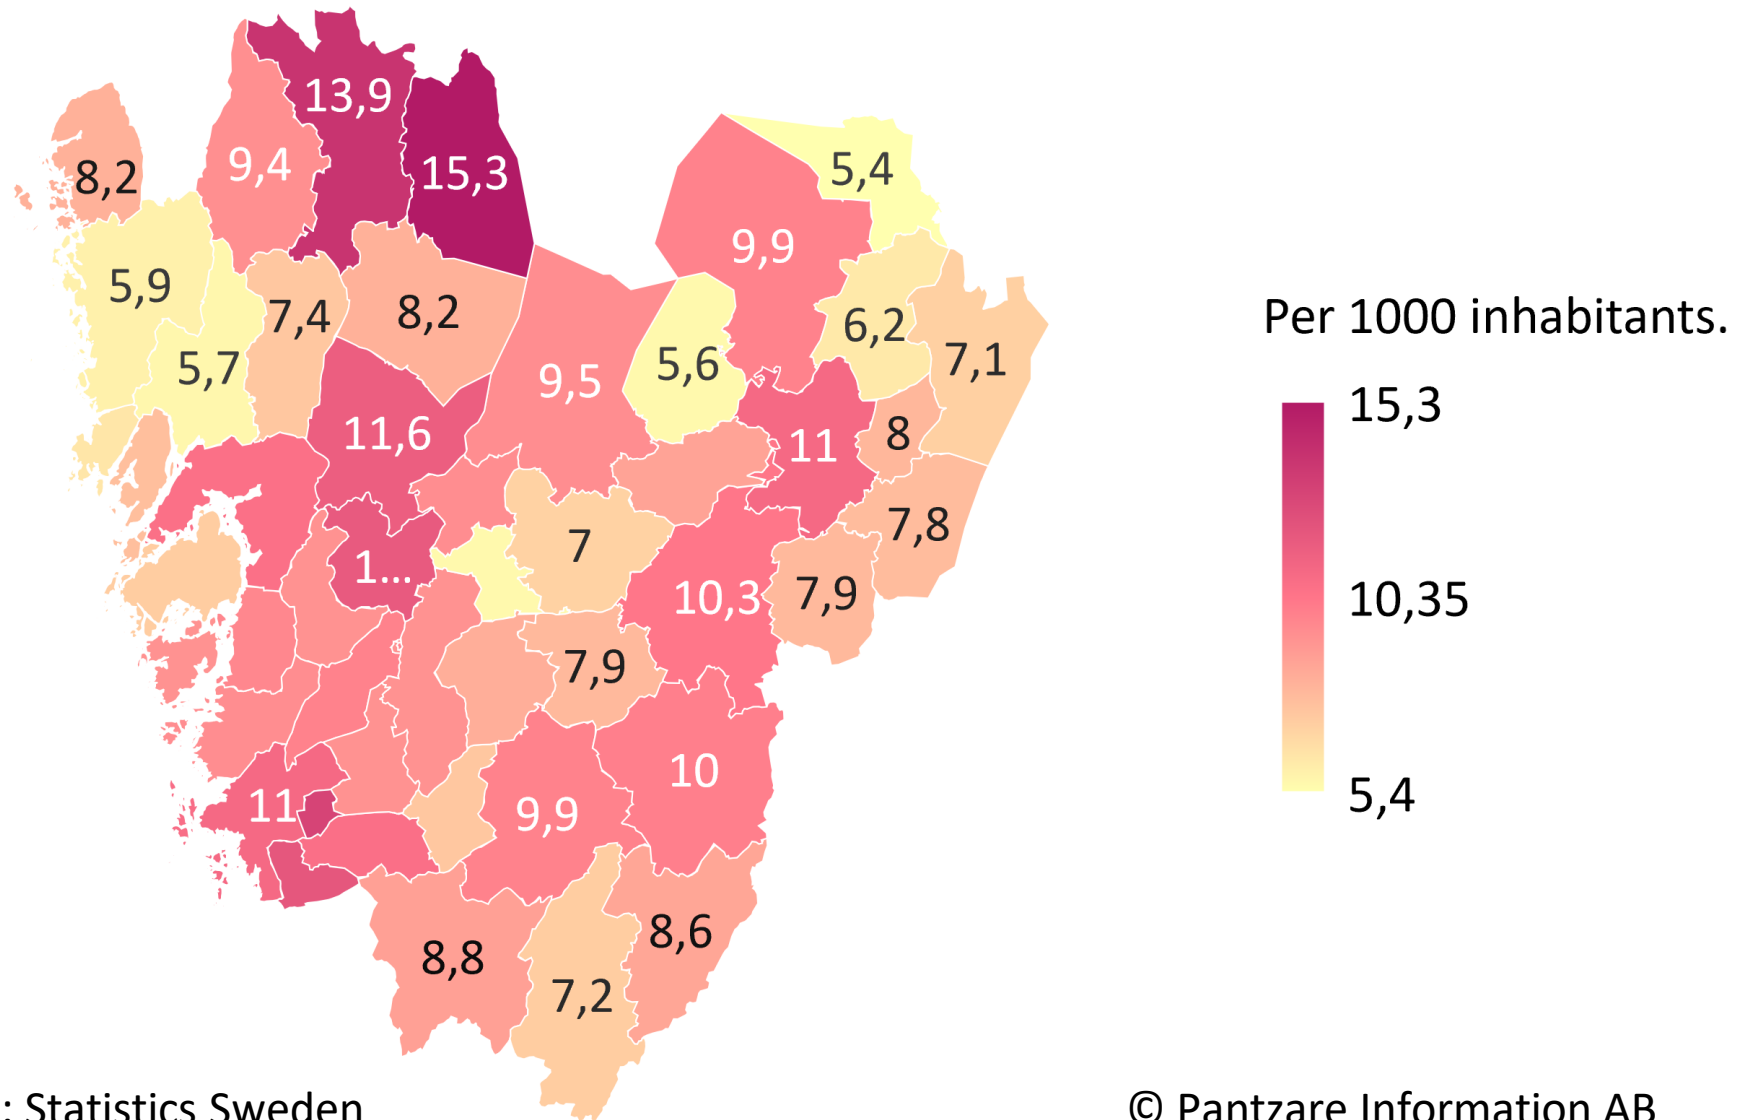

University entrants in 2022/23. *Västra Götaland County*

Source: Statistics Sweden

© Pantzare Information AB