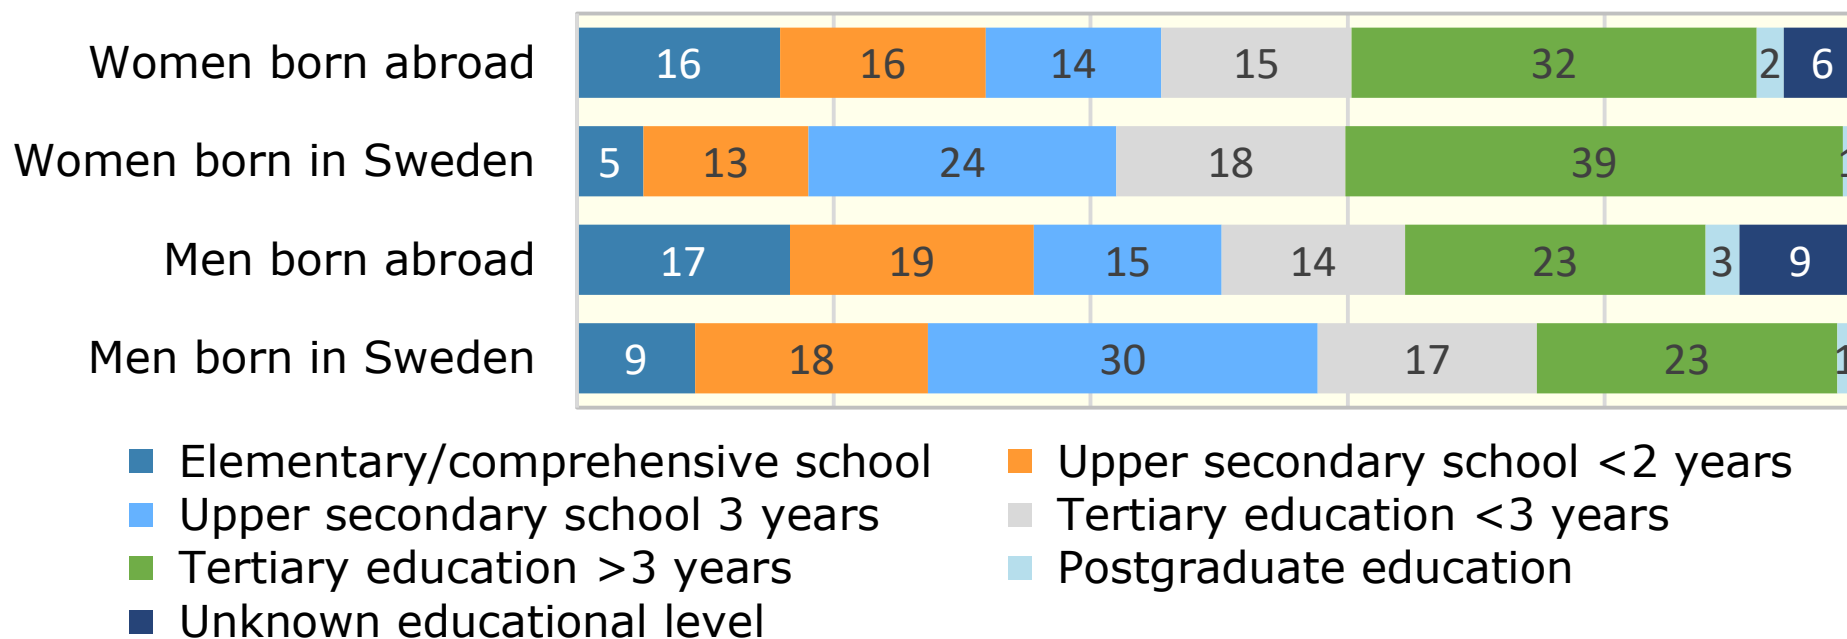

Population aged 25-65 born in Sweden or abroad, by level of education 2024

Västra Götaland County. Percentage

Source: Statistics Sweden

© Pantzare Information AB